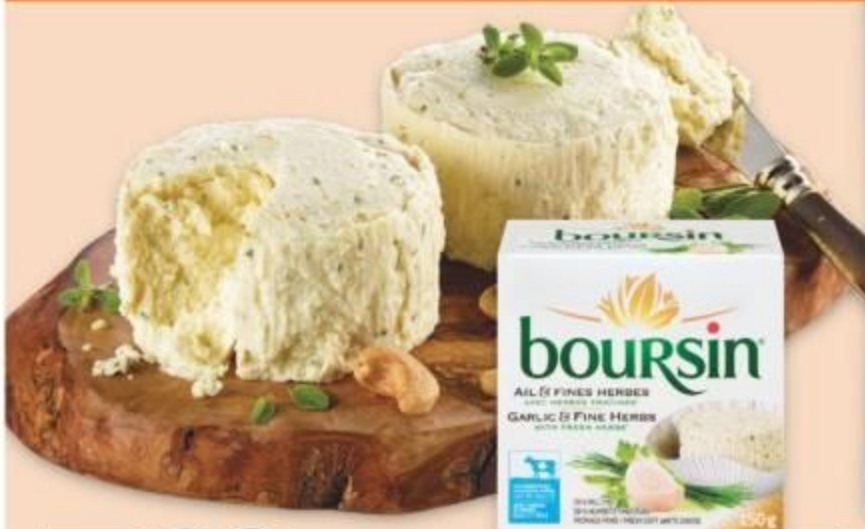

2⁹⁹

YOUR CHOICE
AU CHOIX

\$10

selection of meat or seafood,
appetizers or entrées
selected varieties, frozen
650 g-1.81 kg
viande ou fruits de mer

Deli Meat & Cheese Charcuterie & Fromagerie

5⁹⁹

Boursin cheese
selected varieties
130/150 g
fromage