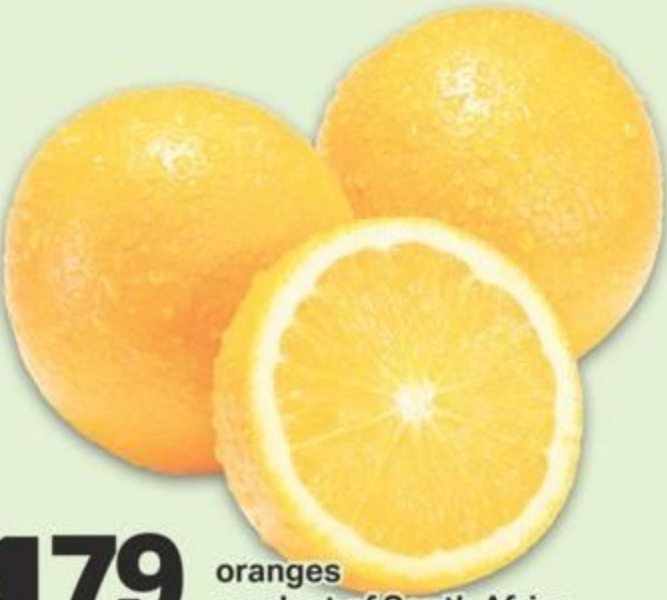

cauliflower
product of U.S.A.
or Canada
each
chou-fleur

4⁹⁹

1⁴⁹

English cucumbers
product of Canada
each
concombres anglais

1⁷⁹
lb

oranges
product of South Africa
oranges
3.95/kg

3⁹⁹

avocados
product of Mexico
5's
avocats