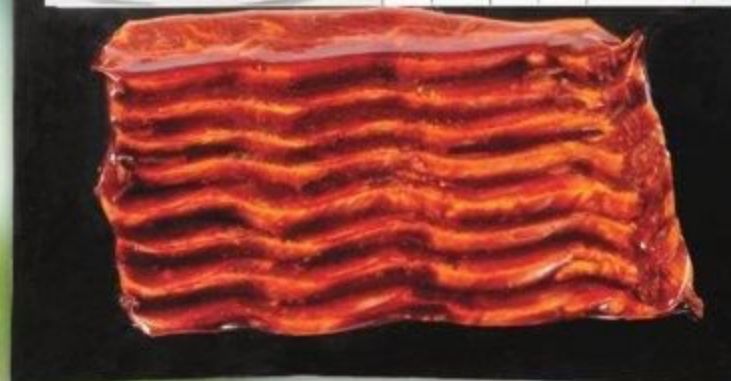

Insiders Report MUST TRY COUPS DE CŒUR

WORLD OF FLAVOURS - SAVEURS DU MONDE beef short ribs - bouts de côtes de bœuf KOREAN / COREENNE THICK CUT - COUPE ÉPAISSE

16.99

PC® World of Flavours Korean-style Beef Short ribs 500 g bouts de côte de bœuf