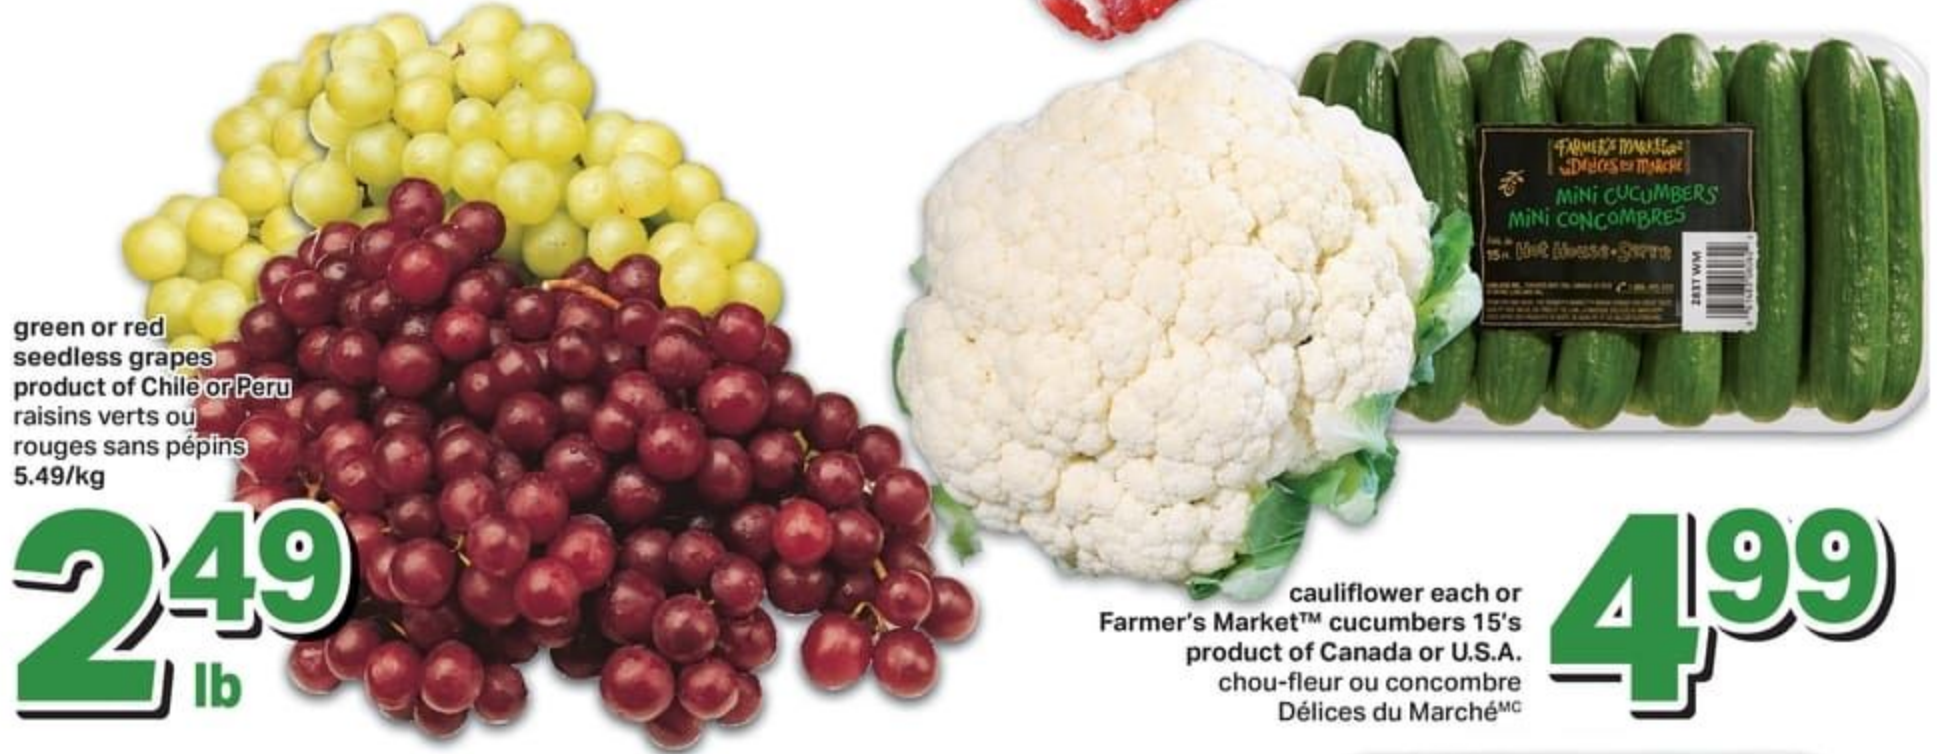

6.99
lb
top sirloin steak*
club size
bifteck de haut de surlonge*
15.41/kg

pork back ribs
or tenderloins
cryovac 2's
côtes de dos ou
filets de porc
8.80/kg **3.99**
lb

green or red
seedless grapes
product of Chile or Peru
raisins verts ou
rouges sans pépins
5.49/kg