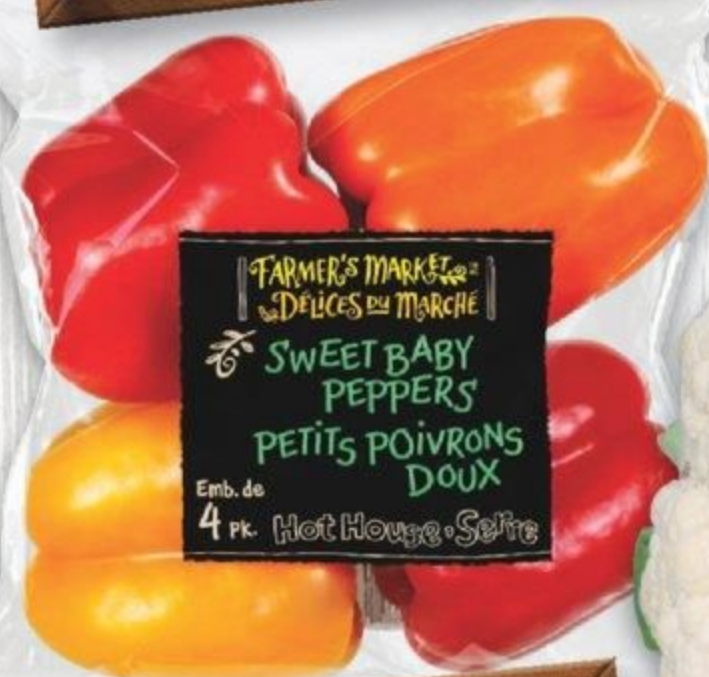

**4.49**  
lb

**lean ground beef**  
club size  
bœuf haché maigre  
9.90/kg

**2.29**  
lb

**chicken legs**  
club size  
cuisses de poulet  
5.05/kg

**SeaQuest® small scallops**  
100-150 per lb, 454 g  
or raw, white colossal  
shrimp 16-20 per lb,  
300 g, frozen  
petits pétoncles ou crevettes  
blanches crues colossales  
SeaQuest®

**6.99**

FARMER'S MARKET  
DÉLICIES DU MARCHÉ  
SWEET BABY PEPPERS  
PETITS POIVRONS DOUX  
Emb. de 4 PK. Hot House® Soft

**2.49**

**cauliflower product of Canada, each**  
**or Farmer's Market™ peppers 4's**  
product of Mexico  
chou-fleur ou poivrons  
Délicies du Marché<sup>MC</sup>

**4.49**

**Farmer's Market™ grapefruit or oranges**  
product of South Africa  
3 lb  
pamplemousse ou oranges  
Délicies du Marché<sup>MC</sup>

BOULANGERIE  
**ACE**  
BAKERY

**ACE Bakery baguette,**  
baked in-store,  
selected varieties  
325-400 g or  
PC® cinnamon raisin  
bread 675 g